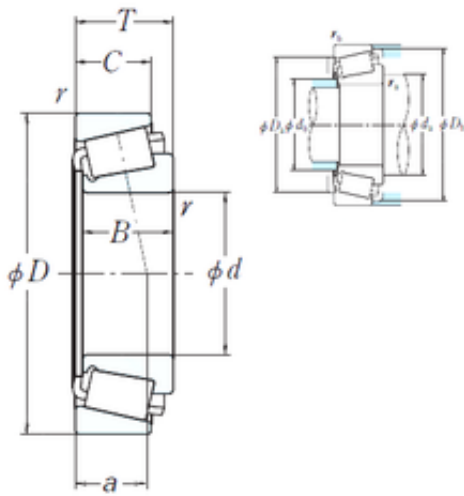

Bearing Co., Ltd

EE750502/751200 Single row bearings inch

Bearing No. EE750502/751200

EE750502/751200 Bearing 2D drawings and 3D CAD models

Size	127x304.8x60.325 mm
Bore Diameter	127 mm
Outer Diameter	304,8 mm
Width	60,325 mm
d	127 mm
D	304,8 mm
T	60,325 mm
B	61,912 mm
C	41,275 mm
R	6,4 mm
r	6,4 mm
a	49,2 mm
Da	271 mm
db	158 mm
da	174 mm
Db	285 mm
Weight	21,4 Kg
Basic dynamic load rating (C)	635 kN
Basic static load rating (C0)	780 kN
Calculation factor (e)	0,33
Calculation factor (Y0)	0,99